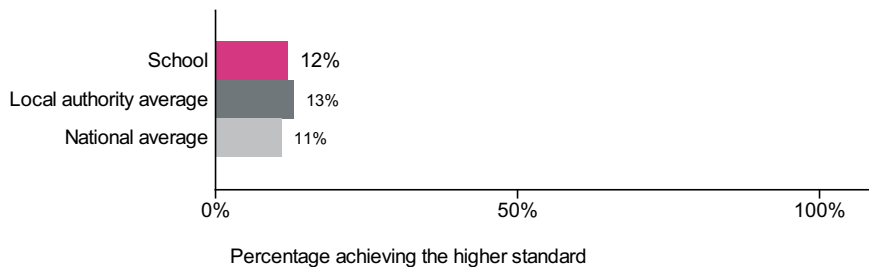

Percentage of pupils achieving the higher standard

Number of pupils = 17