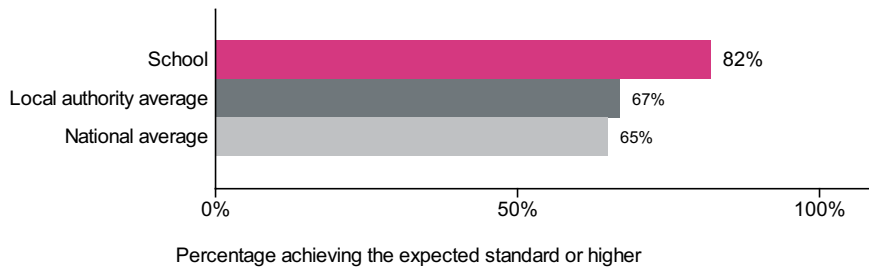

Offley Endowed Primary School (URN: 117445)

Key stage 2

This is provisional data for 2018/19. CLA data is not currently available, so we are not publishing breakdowns of data such as disadvantaged which appeared previously. This information will be included in the revised release.

Also, any amendments made to this school's data will be reflected when we re-publish the data in a few months. National and local authority benchmarks may also change. Until these changes take effect, you may see differences between data on ASP and Compare school and college performance.

Progress in reading, writing and maths

Reading

Number of pupils = 16

Pupils with adjusted scores = 0

Confidence interval
-3.2 to 2.9

Writing

Number of pupils = 16

Pupils with adjusted scores = 0

Confidence interval
-1.3 to 4.3

Maths

Number of pupils = 16

Pupils with adjusted scores = 0

Confidence interval
-1.1 to 4.2

Reading, writing and maths combined

Percentage of pupils achieving the expected standard or higher

Number of pupils = 17